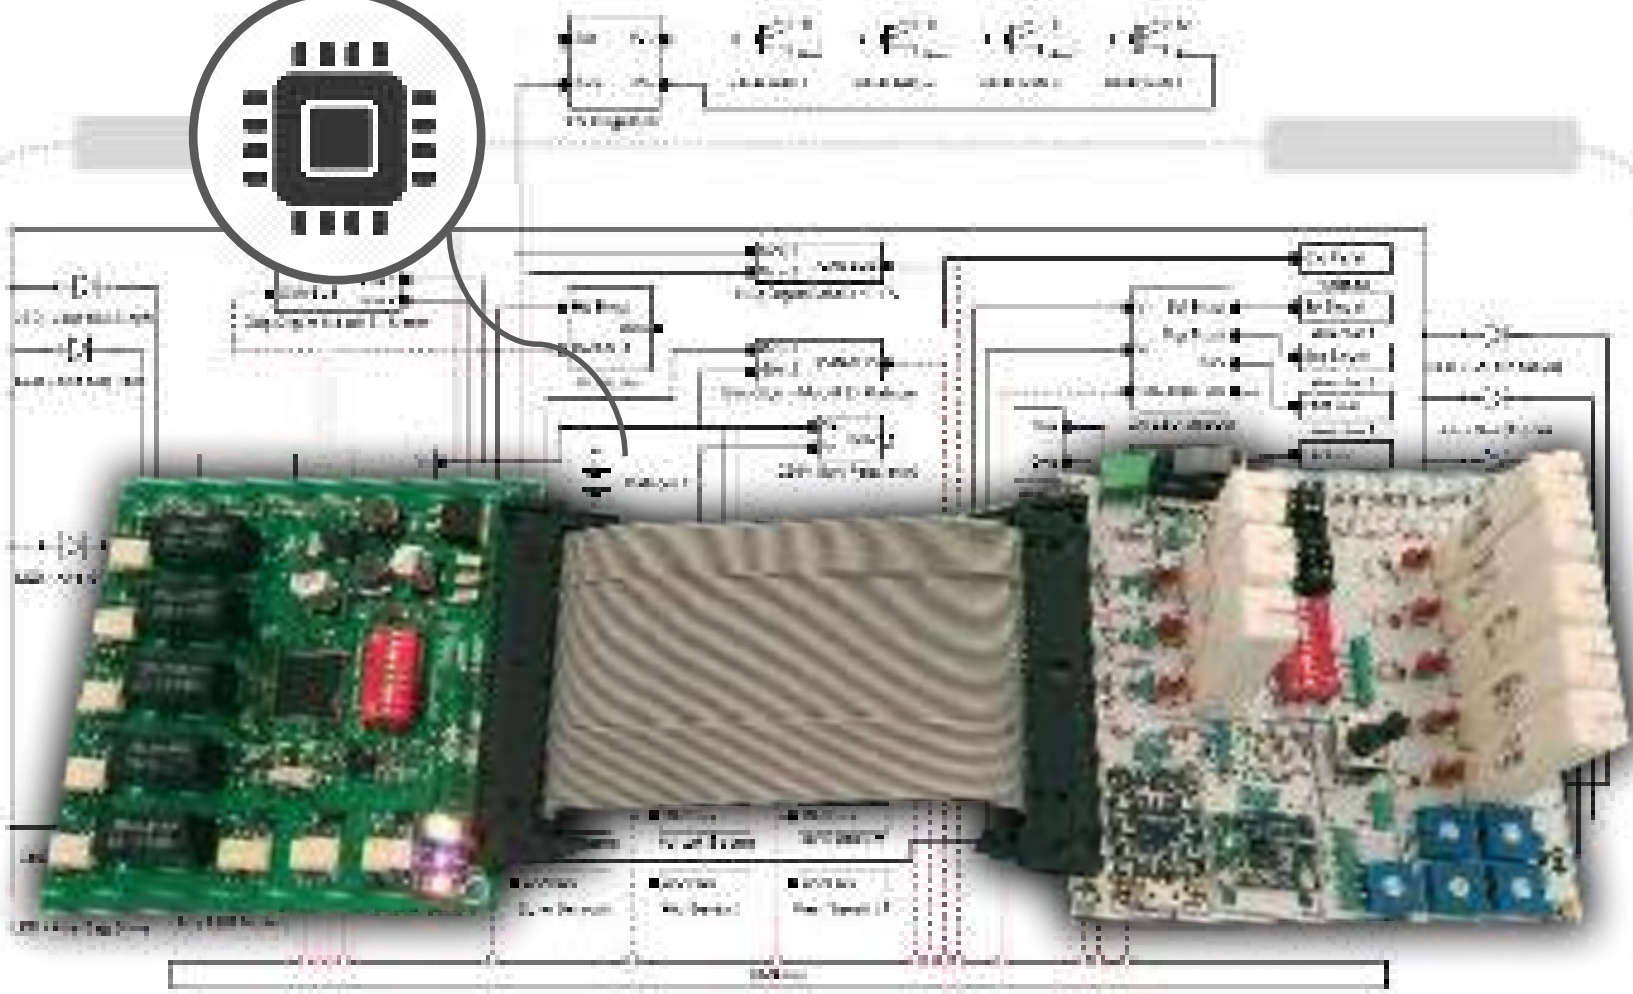

TECHNOLOGY: CANBUS & ELECTRONICS